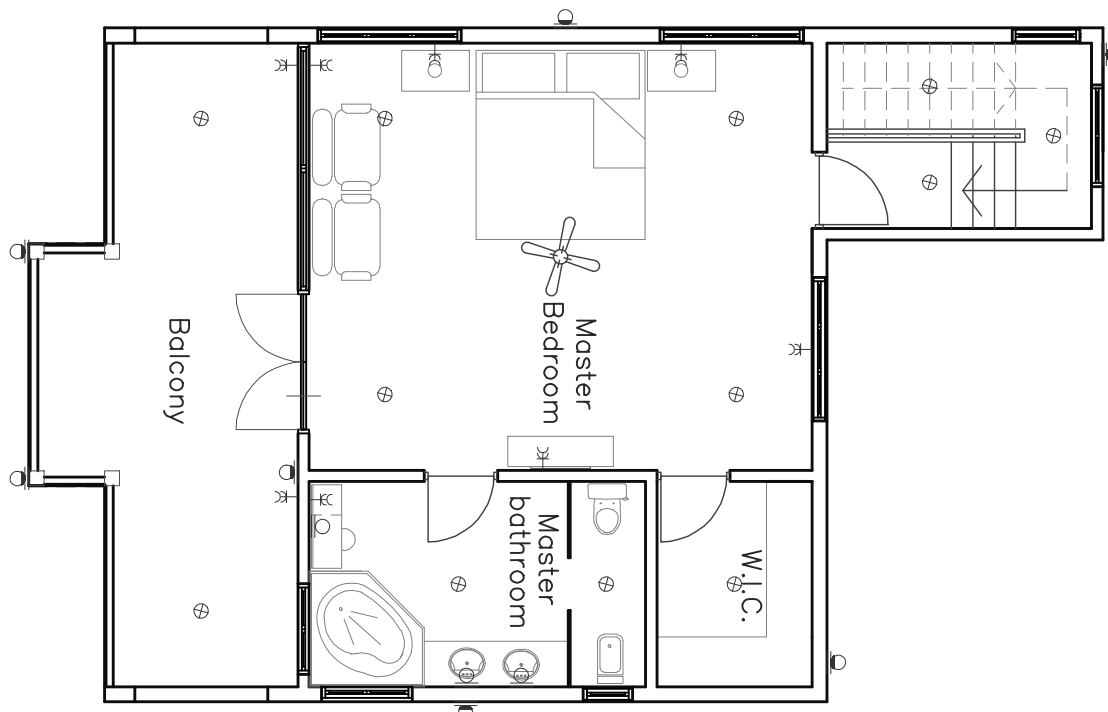

UPPER FLOOR

Legend:

- waterproof wall type light armature
- wall type light armature
- light fixture
- telephone outlet
- TV outlet
- duplex receptacle outlet 110V with ground (water-tight)
- duplex receptacle outlet 110V with ground (water-tight)
- ceiling fan with light
- track light
- chandelier

NOTE:
ALL DIMENSIONS TO BE VERIFIED PRIOR TO CONSTRUCTION.

member of:

Project: RENOVATION FAMILY HOUSE
AT L.G. SMITH BOULEVARD 470
FOR MR. H. LAMLE AND MR. G. TRUBOWITSC

Drawing No: W-4
Project No: 07-815
Title: WORKING DRAWING
ELECTRICAL CONNECTIONS

dr	ch	Revision	Description

Scale: 1:100
Date: 03-24-09

Design:

Drawn: JM
Check: